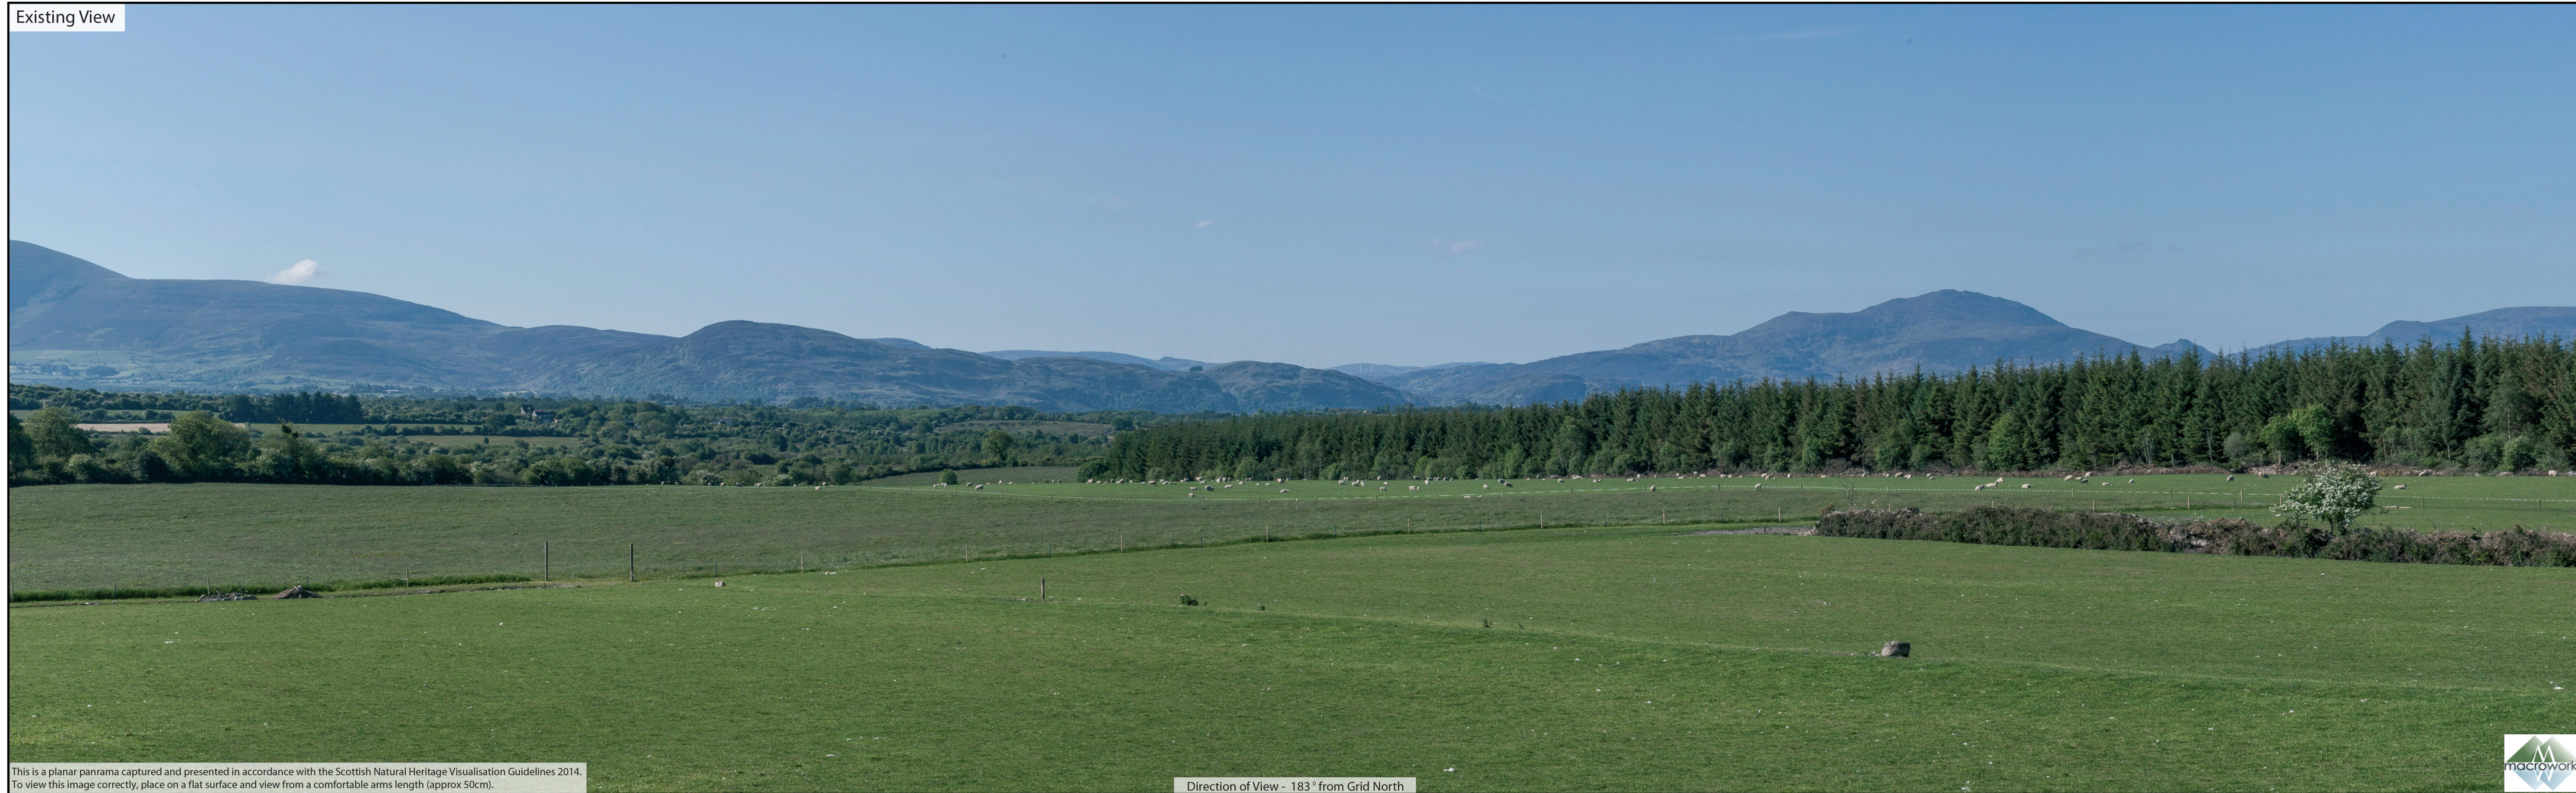

Existing View

This is a planar panorama captured and presented in accordance with the Scottish Natural Heritage Visualisation Guidelines 2014. To view this image correctly, place on a flat surface and view from a comfortable arms length (approx 50cm).

Direction of View - 183° from Grid North